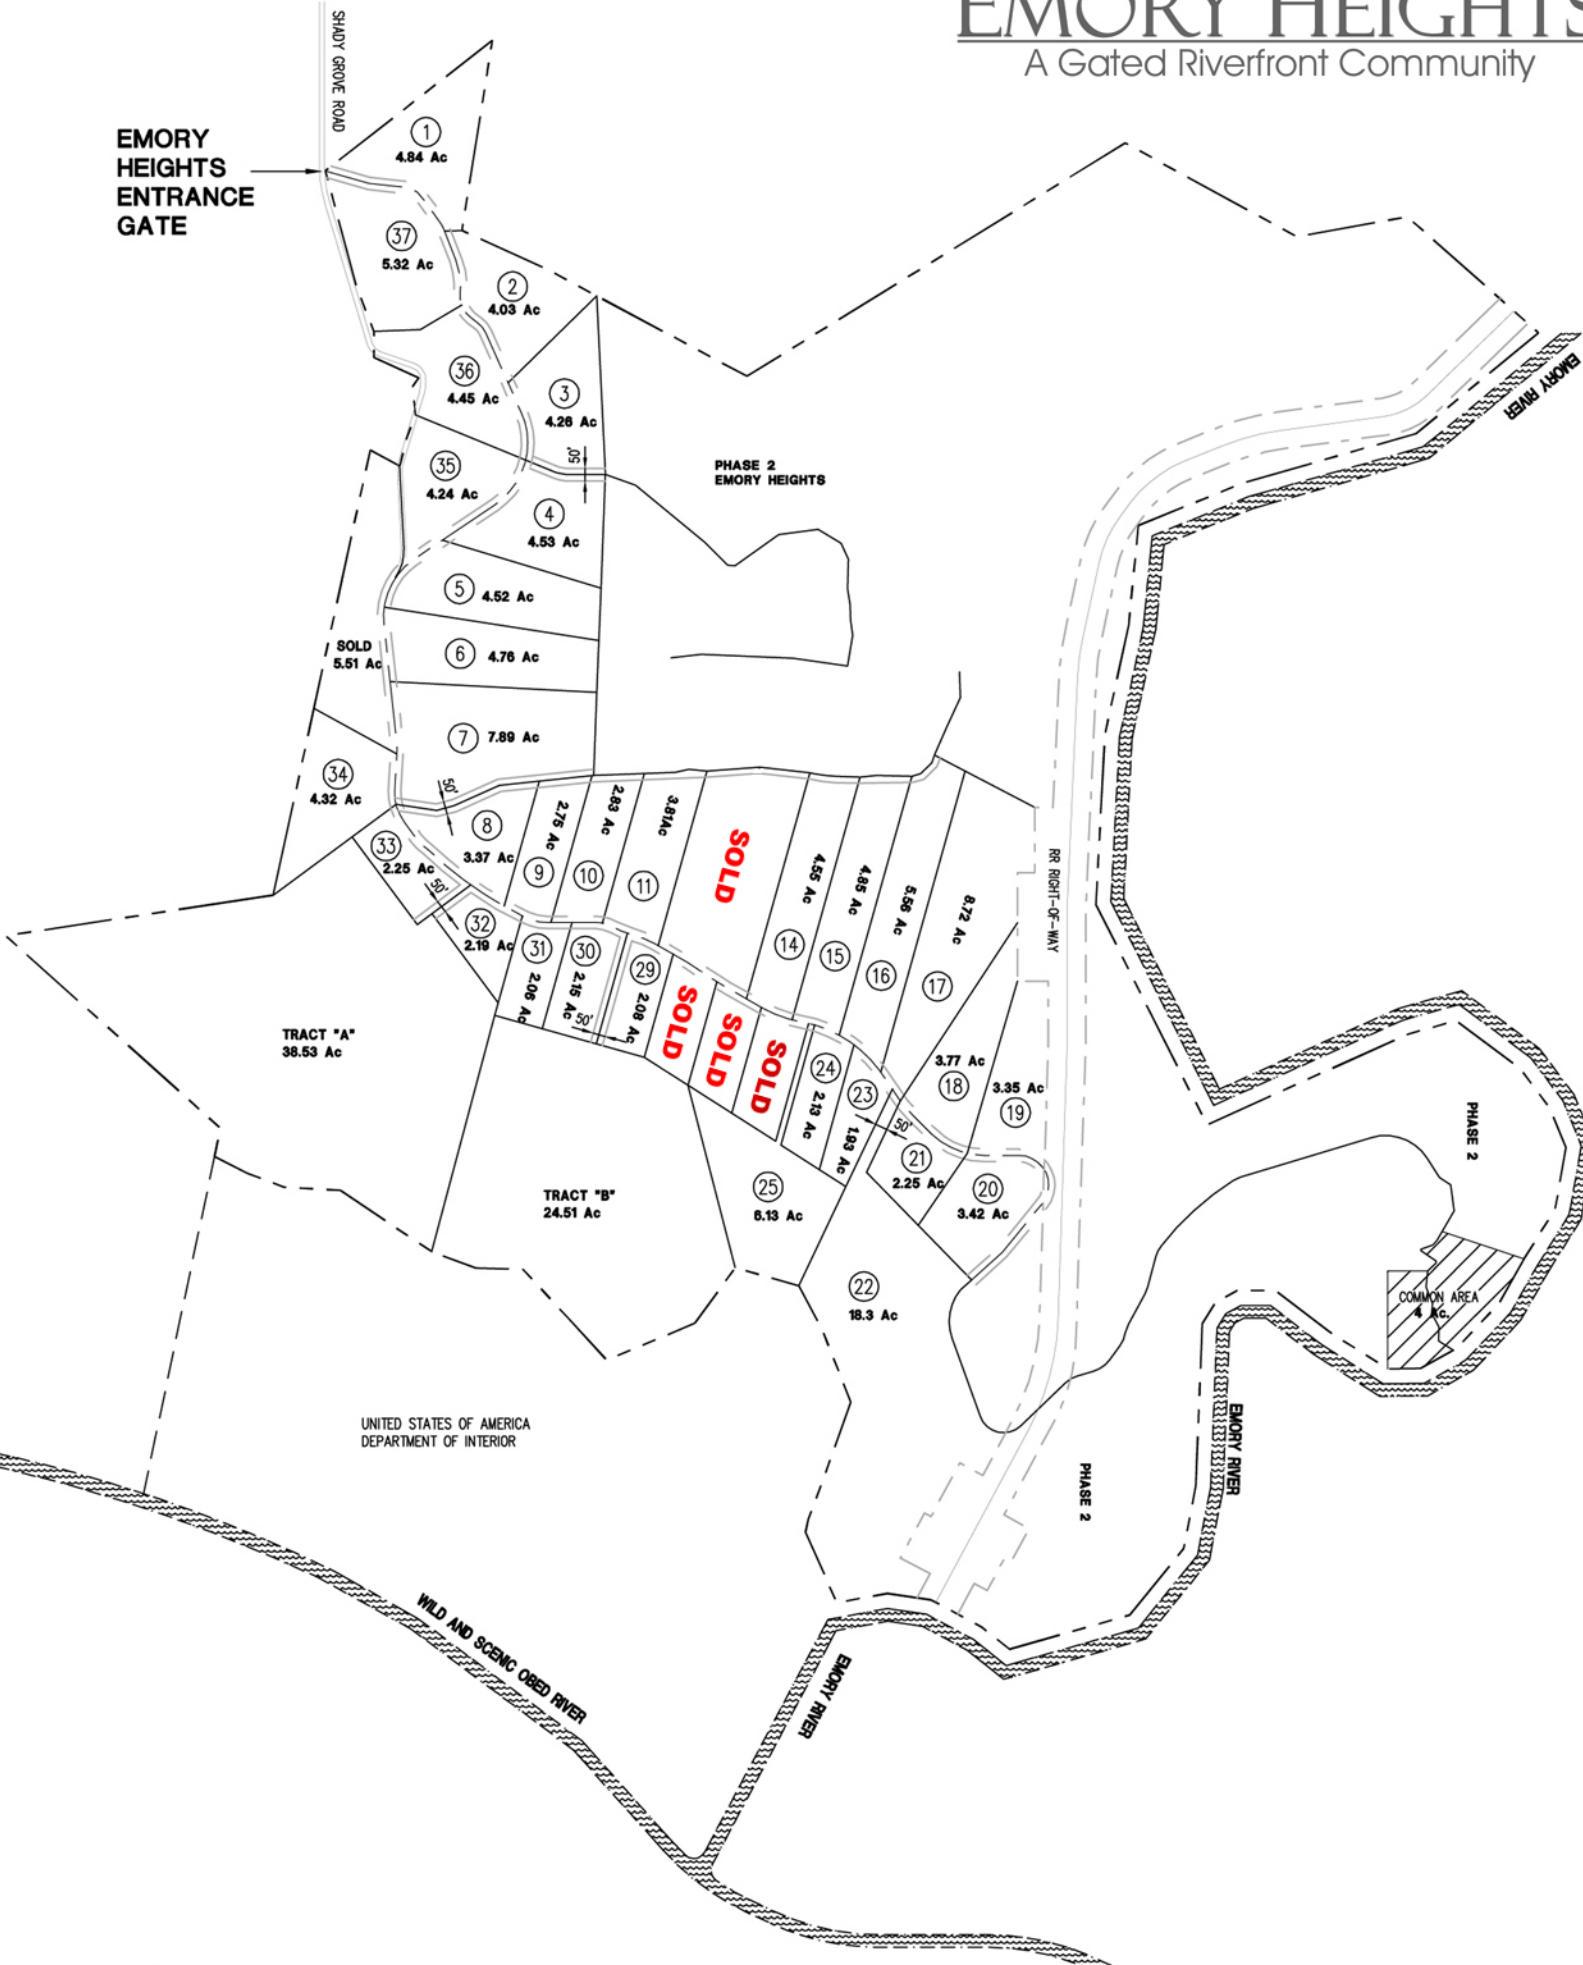

EMORY HEIGHTS

A Gated Riverfront Community

EMORY HEIGHTS
ENTRANCE
GATE

** Lot availability as of 10/2008